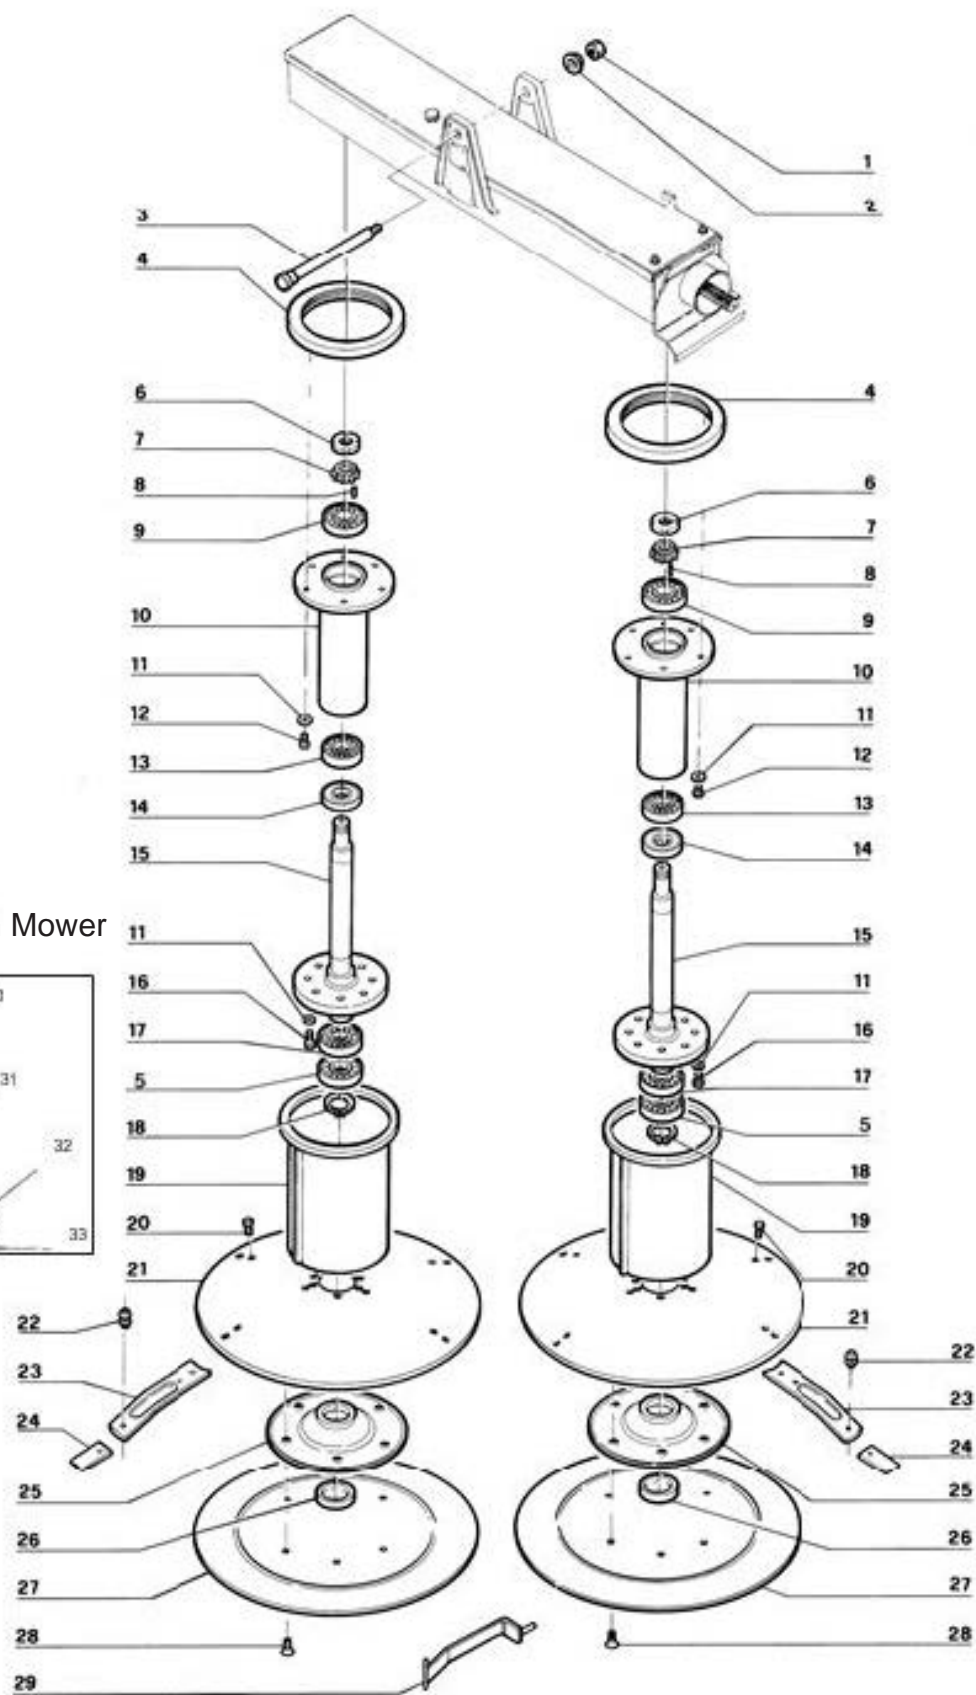

2. Drums

TS53 Drum Mower

2. Drums (cont.)

Ref. No.	Model	Part No.	Description
1		2824731	nut M 20
2		5803393	Conical washer
3		4803344	Pin 30
4		2003305	Protection cover
5		2732527	Bearing 3208 2rs
6	TS53	3703317	Castle nut 25
6	TM67	3703317	Castle nut 25
6	TL75	3703117	Castle nut 30
7	TS53	5032025	sprocket z 17
7	TM67	5003319	sprocket z 16
7	TL75	5003119	sprocket z 18
8	TS53	4303323	Key 8x7x30
8	TM67	4303323	Key 8x7x30
8	TL75	4303123	Key 10x8x30
9		2703320	Bearing 6208
10		7132360	tube
11		5802307	tab washer 10
12		7403306	screw 10x20
13		2732009	Bearing 32009
14		4732528	oil seal 50x80x10
15	TS53	132368	Cutter arbor
15	TM67	132368	Cutter arbor
15	TL75	103180	Cutter arbor
16		7402310	screw 10x25
17		2703325	Bearing 6208
18		303343	Circlip 40 e
19		1632522	Cylinder
20		7402388	screw 12x25
21	TS53	3132262	Upper disc
21	TM67	3103362	Upper disc
21	TL75	3103162	Upper disc
22	TM67-TL75	4803342	Pin knife support
23	TM67	5203363	Knife support
23	TL75	5203163	Knife support
24	TM67-TL75	1803364	straight blade
24	TM67-TL75	1803365	Bent knife
25		6508369	disc support
26		6703371	Plug 80x10
27	TS53	3103270	Lower disc
27	TM67	3103370	Lower disc