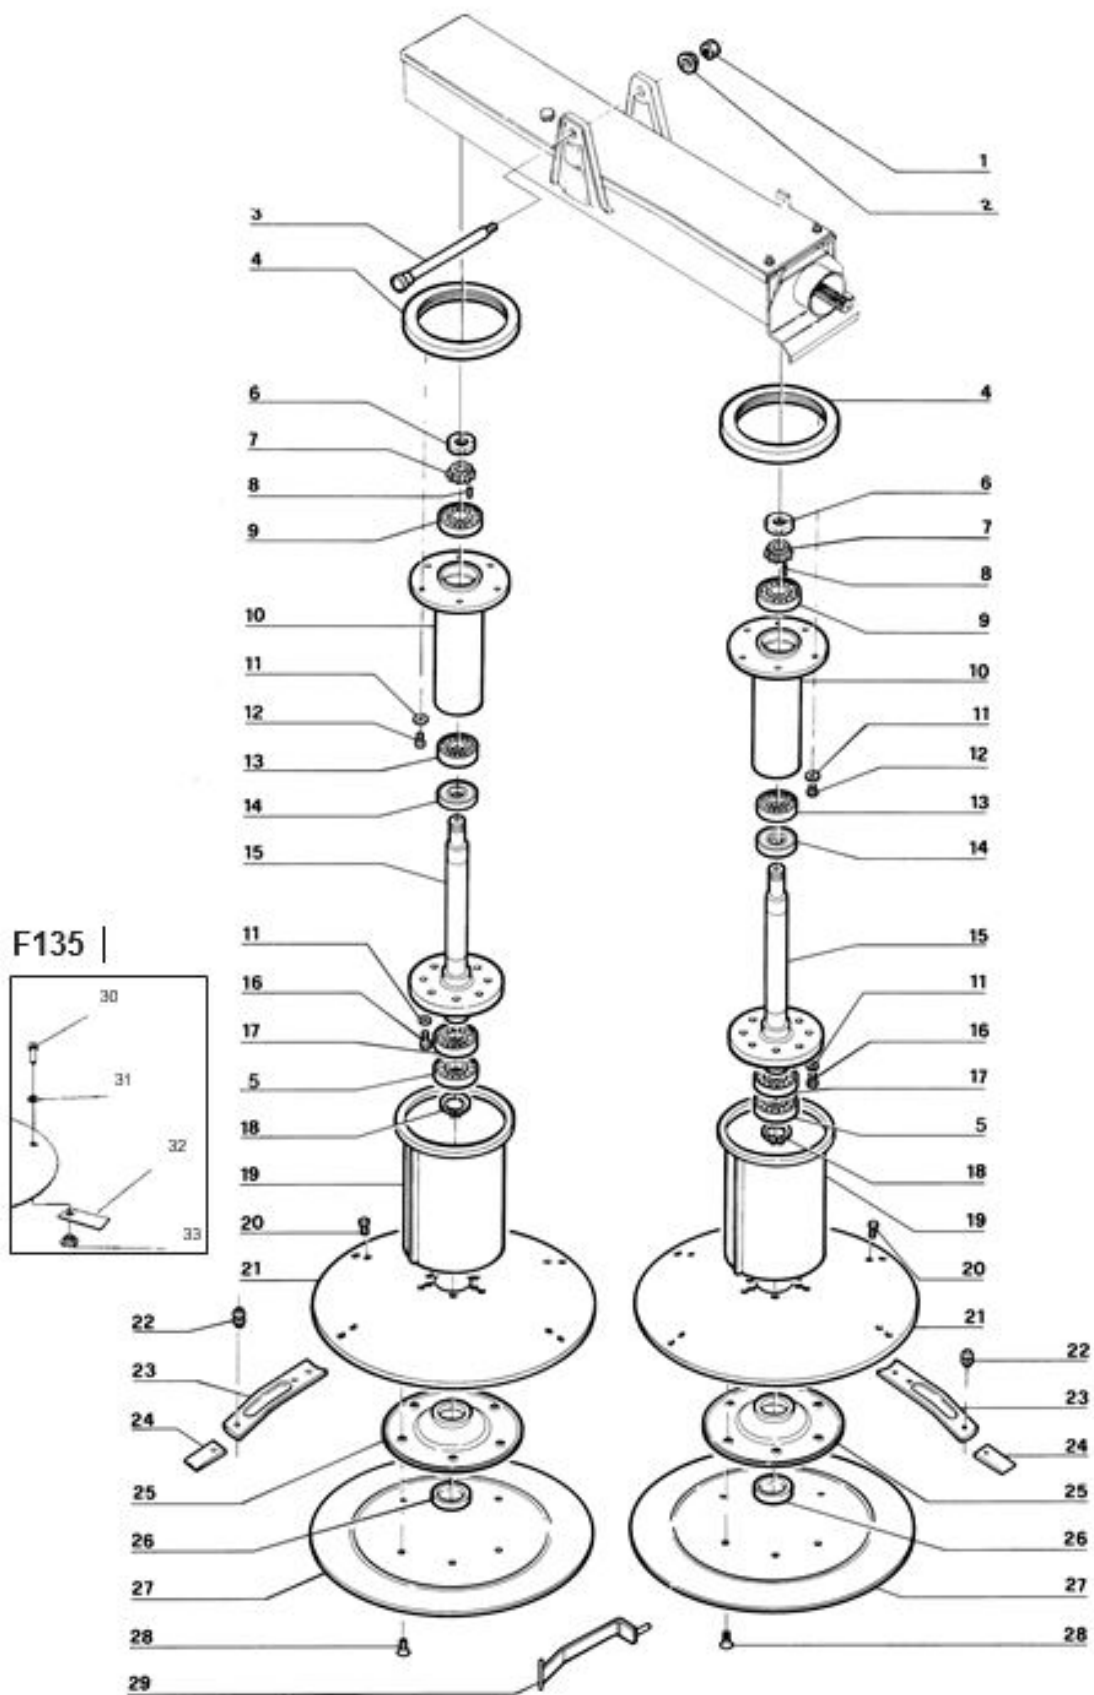

2. Drums

2. Drums (cont.)

Ref. No.	Model	Part No.	Description
1		2824731	nut M 20
2		5803393	Conical washer
3		4803344	Pin 30
4		2003305	Protection cover
5		2732527	Bearing 3208 2rs
6	TS53	3703317	Castle nut 25
6	TM67	3703317	Castle nut 25
6	TL75	3703117	Castle nut 30
7	TS53	5032025	sprocket z 17
7	TM67	5003319	sprocket z 16
7	TL75	5003119	sprocket z 18
8	TS53	4303323	Key 8x7x30
8	TM67	4303323	Key 8x7x30
8	TL75	4303123	Key 10x8x30
9		2703320	Bearing 6208
10		7132360	tube
11		5802307	tab washer 10
12		7403306	screw 10x20
13		2732009	Bearing 32009
14		4732528	oil seal 50x80x10
15	TS53	132368	Cutter arbor
15	TM67	132368	Cutter arbor
15	TL75	103180	Cutter arbor
16		7402310	screw 10x25
17		2703325	Bearing 6208
18		303343	Circlip 40 e
19		1632522	Cylinder
20		7402388	screw 12x25
21	TS53	3132262	Upper disc
21	TM67	3103362	Upper disc
21	TL75	3103162	Upper disc
22	TM67-TL75	4803342	Pin knife support
23	TM67	5203363	Knife support
23	TL75	5203163	Knife support
24	TM67-TL75	1803364	straight blade
24	TM67-TL75	1803365	Bent knife
25		6508369	disc support
26		6703371	Plug 80x10
27	TS53	3103270	Lower disc
27	TM67	3103370	Lower disc