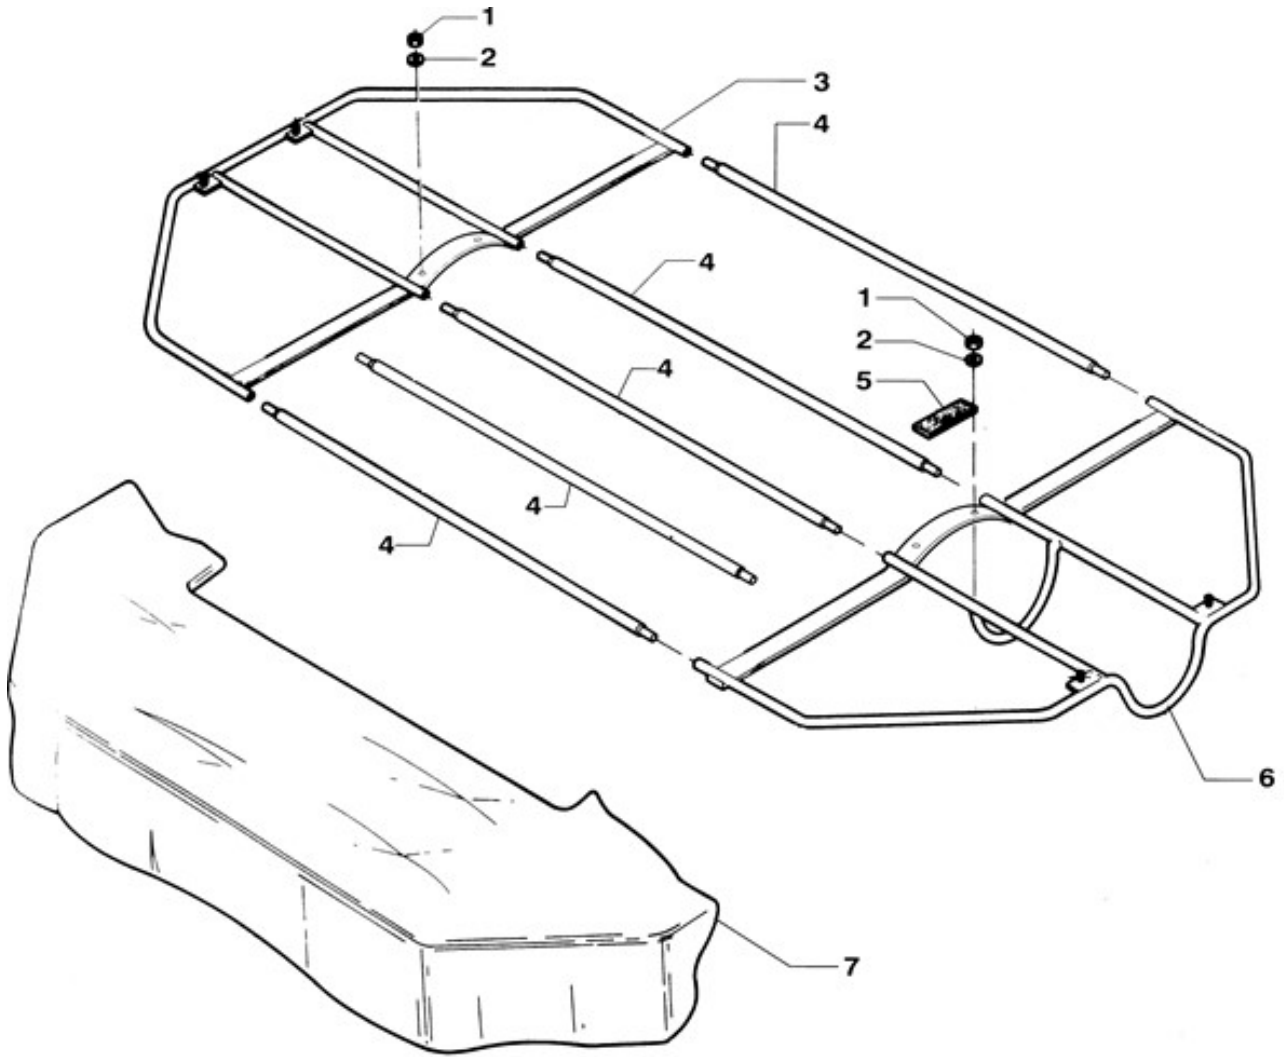

Parts Manual

Ibex Drum Mowers
Models: TS53 - TM67 - TL75

Ibex TS53 Drum Mower

1. Protection & Main Gear Chamber

1. Protection & Main Gear Chamber (cont.)

Ref. No.	Model	Part No.	Description
1		2801379	nut M 12
2		5801380	Washer 12
3	TS53	6901257	Left frame Ce-type
3	TM67	6901357	Left frame Ce-type
3	TL75	6901157	Left frame Ce-type
4	TS53	7201286	distance tube
4	TM67	7201386	distance tube
4	TL75	7201186	distance tube
5		6601347	rubber pad
5		6601347	rubber pad
6	TS53	6901249	right frame Ce-type
6	TM67	6901349	right frame Ce-type
6	TL75	6901149	right frame Ce-type
7	TS53	6801249	Covering canvas
7	TM67	6801349	Covering canvas
7	TL75	6801149	Covering canvas
8		7402310	screw M 10x25
9		2048503	Cover
10		4702035	oil seal 35x72x10
11		306360	seegerring i 72
12		2702312	Bearing 6207
13	TS53	6002236	Gear box
13	TM67	6002336	Gear box
13	TL75	6002136	Gear box
14		6702303	oil plug
15	TS53	2431515	Bevel gear z 40
15	TM67	2402357	Bevel gear z 32
15	TL75	2402157	Bevel gear z 32
16		4302316	Key 10x8x40
17	TS53	102258	drive shaft
17	TM67	102358	drive shaft
17	TS53	102258	drive shaft
18	TS53	6706171	Plug 72x9

2. Drums

4. 90° Gearbox

Ref. No.	Model	Part No.	Description
1		7402390	Screw M 8x16
2		2606354	Cuffia
3		4702035	Oil seal 35x72x10
4		306314	outer ring 35
5		2702312	Bearing 6207
5		2703320	Bearing 6208
6		306360	internal ring 72
7		2706336	Bearing 30207
8		5006008	sprocket
9		6006009	Gearbox casing
10		4506140	Free wheel tongue
11		4506140	spring
12		4106012	Gear

4. 90° Gearbox (cont.)

13		3206013	spacer
14		6703371	Plug 80x10
16		2006016	Cover
17		106017	Main shaft
19		2606327	Cover
20		7402390	screw M 8x16
21		6706346	oil plug