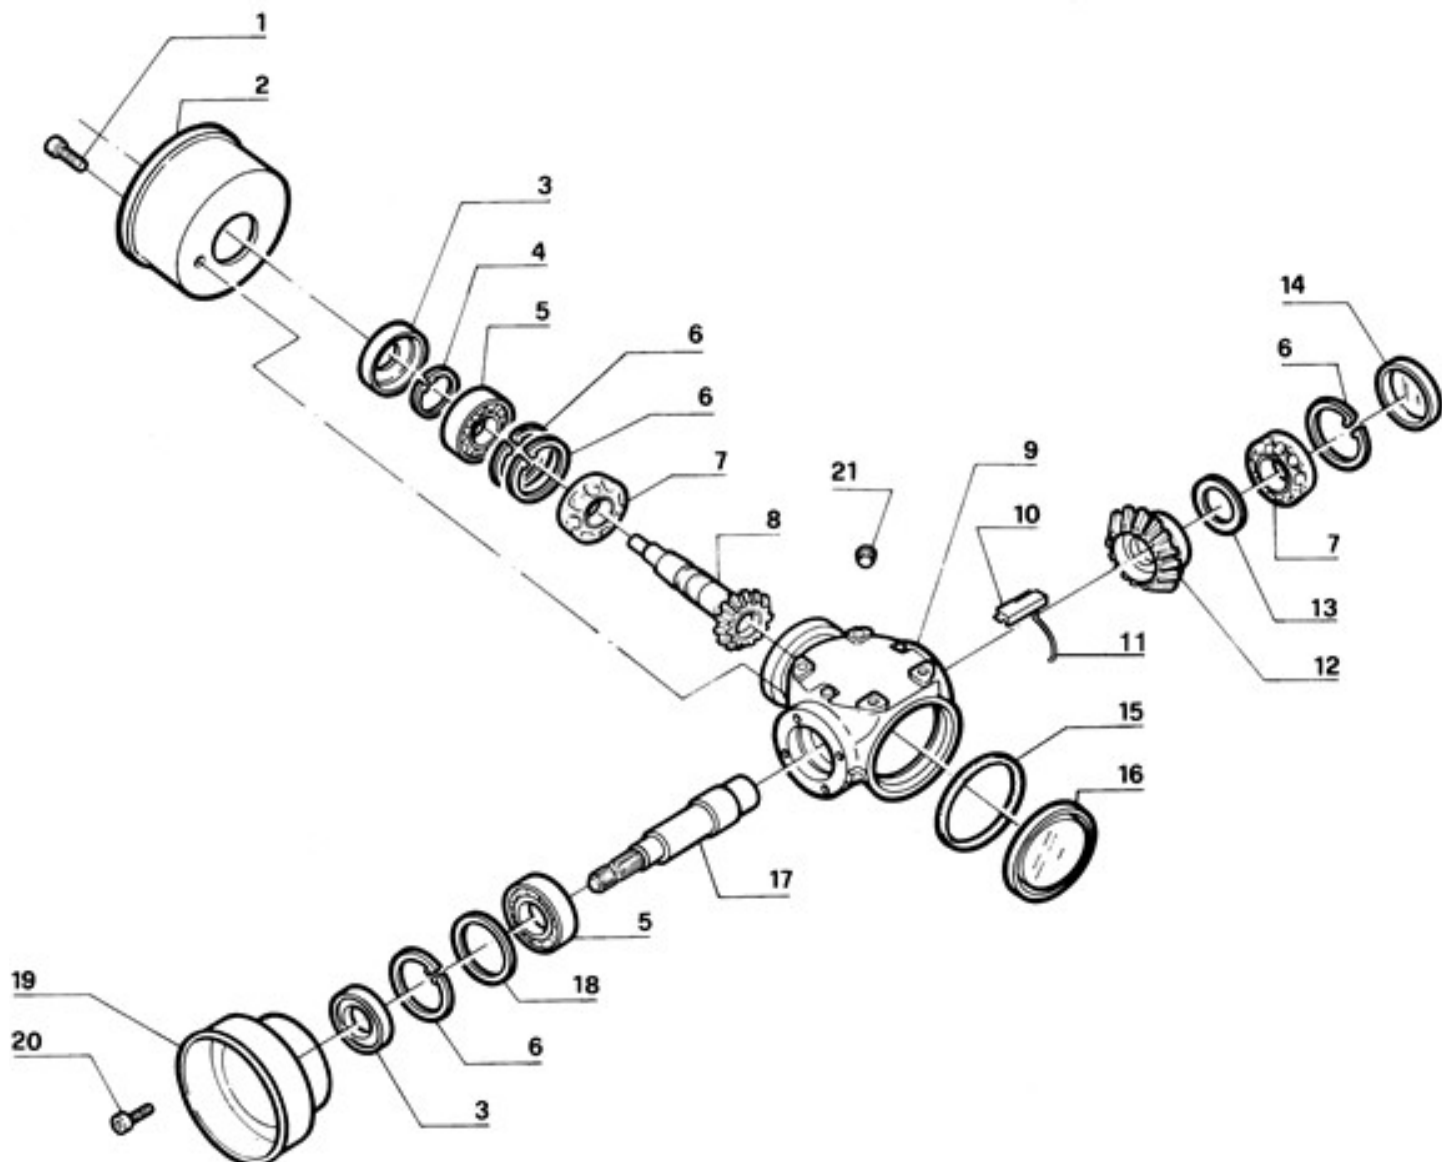

Parts Manual

Ibex Drum Mowers
Models: TS53 - TM67 - TL75

Ibex TS53 Drum Mower

1. Protection & Main Gear Chamber

1. Protection & Main Gear Chamber (cont.)

Ref. No.	Model	Part No.	Description
1		2801379	nut M 12
2		5801380	Washer 12
3	TS53	6901257	Left frame Ce-type
3	TM67	6901357	Left frame Ce-type
3	TL75	6901157	Left frame Ce-type
4	TS53	7201286	distance tube
4	TM67	7201386	distance tube
4	TL75	7201186	distance tube
5		6601347	rubber pad
5		6601347	rubber pad
6	TS53	6901249	right frame Ce-type
6	TM67	6901349	right frame Ce-type
6	TL75	6901149	right frame Ce-type
7	TS53	6801249	Covering canvas
7	TM67	6801349	Covering canvas
7	TL75	6801149	Covering canvas
8		7402310	screw M 10x25
9		2048503	Cover
10		4702035	oil seal 35x72x10
11		306360	seegerring i 72
12		2702312	Bearing 6207
13	TS53	6002236	Gear box
13	TM67	6002336	Gear box
13	TL75	6002136	Gear box
14		6702303	oil plug
15	TS53	2431515	Bevel gear z 40
15	TM67	2402357	Bevel gear z 32
15	TL75	2402157	Bevel gear z 32
16		4302316	Key 10x8x40
17	TS53	102258	drive shaft
17	TM67	102358	drive shaft
17	TS53	102258	drive shaft
18	TS53	6706171	Plug 72x9

2. Drums

4. 90° Gearbox

Ref. No.	Model	Part No.	Description
1		7402390	Screw M 8x16
2		2606354	Cuffia
3		4702035	Oil seal 35x72x10
4		306314	outer ring 35
5		2702312	Bearing 6207
5		2703320	Bearing 6208
6		306360	internal ring 72
7		2706336	Bearing 30207
8		5006008	sprocket
9		6006009	Gearbox casing
10		4506140	Free wheel tongue
11		4506140	spring
12		4106012	Gear

4. 90° Gearbox (cont.)

13		3206013	spacer
14		6703371	Plug 80x10
16		2006016	Cover
17		106017	Main shaft
19		2606327	Cover
20		7402390	screw M 8x16
21		6706346	oil plug