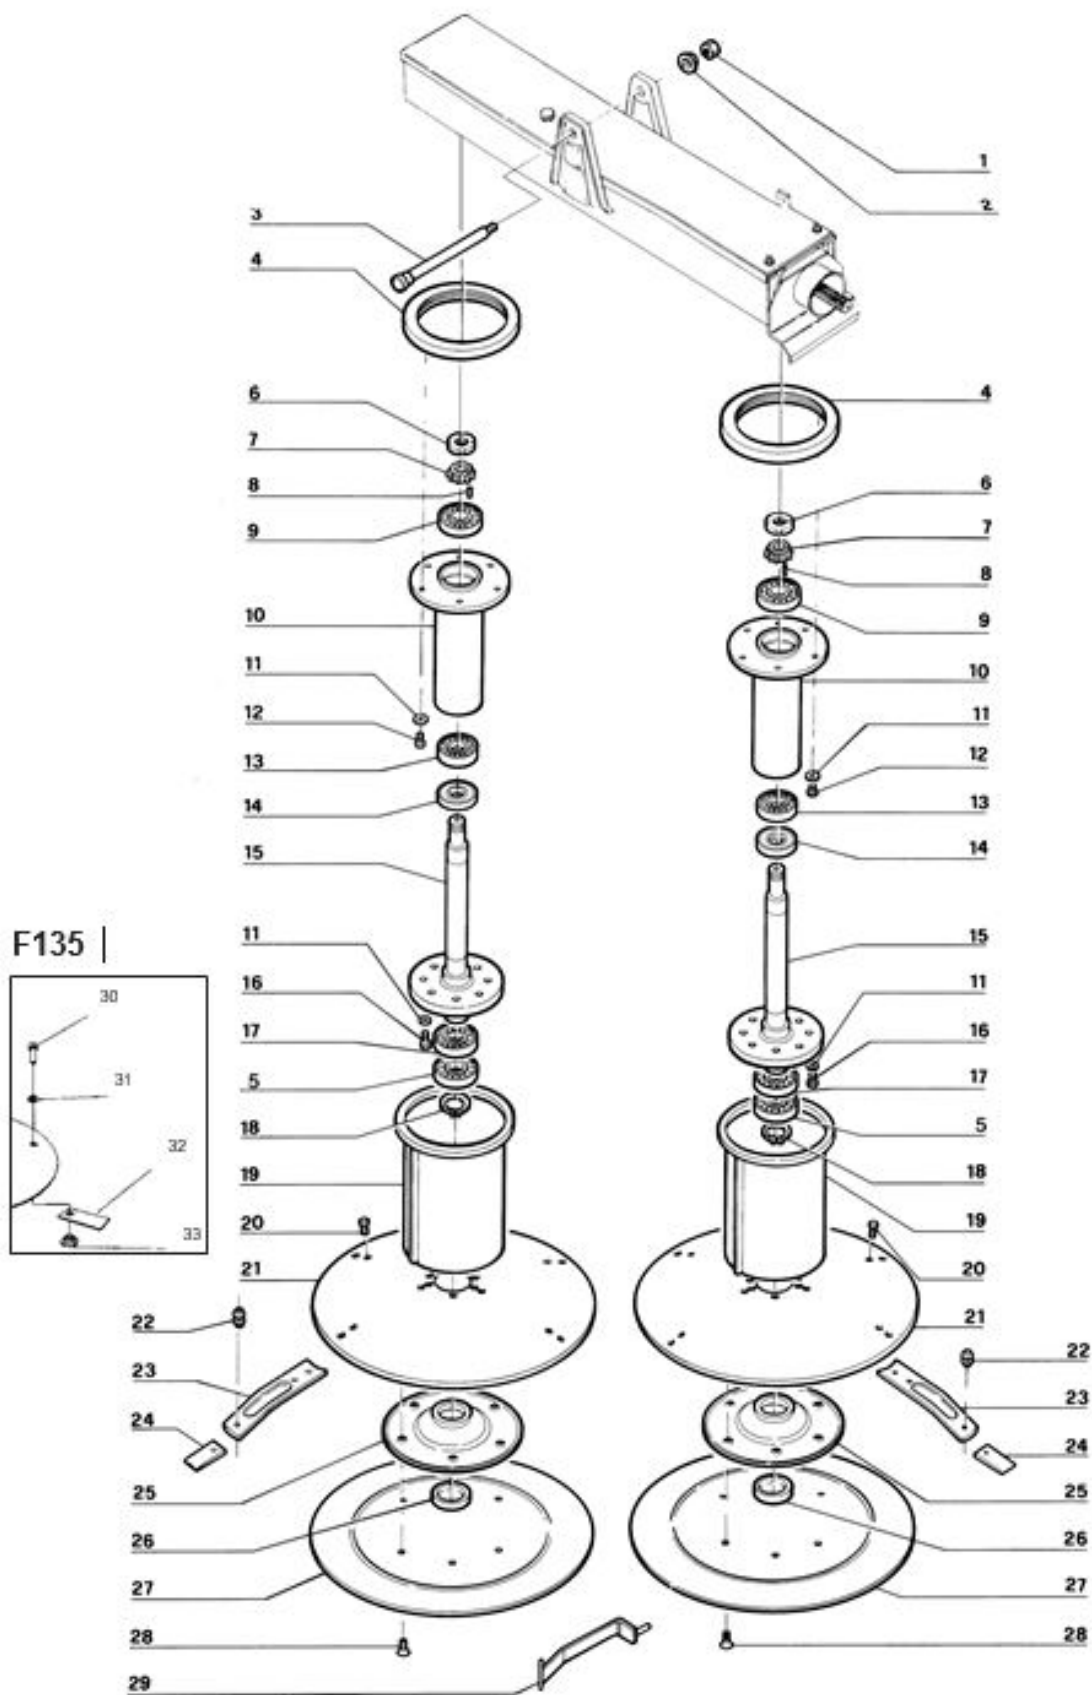

Parts Manual

Ibex Drum Mowers
Models: TS53 - TM67 - TL75

Ibex TS53 Drum Mower

1. Protection & Main Gear Chamber

1. Protection & Main Gear Chamber (cont.)

Ref. No.	Model	Part No.	Description
1		2801379	nut M 12
2		5801380	Washer 12
3	TS53	6901257	Left frame Ce-type
3	TM67	6901357	Left frame Ce-type
3	TL75	6901157	Left frame Ce-type
4	TS53	7201286	distance tube
4	TM67	7201386	distance tube
4	TL75	7201186	distance tube
5		6601347	rubber pad
5		6601347	rubber pad
6	TS53	6901249	right frame Ce-type
6	TM67	6901349	right frame Ce-type
6	TL75	6901149	right frame Ce-type
7	TS53	6801249	Covering canvas
7	TM67	6801349	Covering canvas
7	TL75	6801149	Covering canvas
8		7402310	screw M 10x25
9		2048503	Cover
10		4702035	oil seal 35x72x10
11		306360	seegerring i 72
12		2702312	Bearing 6207
13	TS53	6002236	Gear box
13	TM67	6002336	Gear box
13	TL75	6002136	Gear box
14		6702303	oil plug
15	TS53	2431515	Bevel gear z 40
15	TM67	2402357	Bevel gear z 32
15	TL75	2402157	Bevel gear z 32
16		4302316	Key 10x8x40
17	TS53	102258	drive shaft
17	TM67	102358	drive shaft
17	TS53	102258	drive shaft
18	TS53	6706171	Plug 72x9

2. Drums

4. 90° Gearbox

Ref. No.	Model	Part No.	Description
1		7402390	Screw M 8x16
2		2606354	Cuffia
3		4702035	Oil seal 35x72x10
4		306314	outer ring 35
5		2702312	Bearing 6207
5		2703320	Bearing 6208
6		306360	internal ring 72
7		2706336	Bearing 30207
8		5006008	sprocket
9		6006009	Gearbox casing
10		4506140	Free wheel tongue
11		4506140	spring
12		4106012	Gear

4. 90° Gearbox (cont.)

13		3206013	spacer
14		6703371	Plug 80x10
16		2006016	Cover
17		106017	Main shaft
19		2606327	Cover
20		7402390	screw M 8x16
21		6706346	oil plug