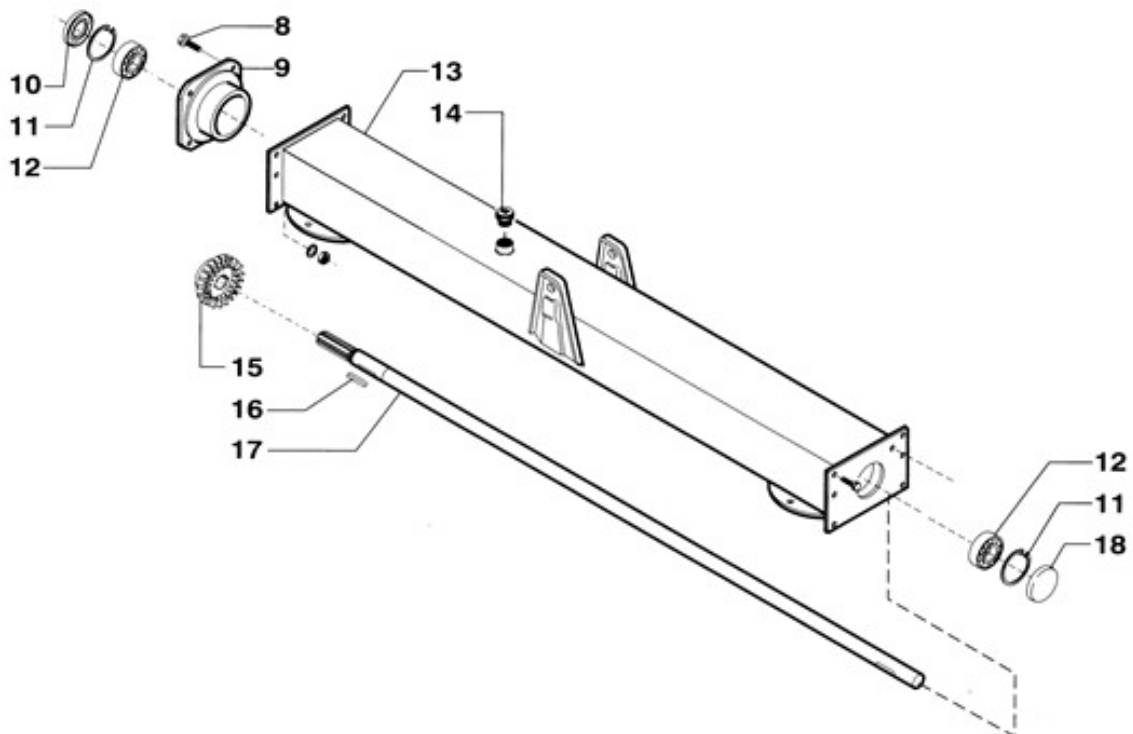

Parts Manual

Ibex Drum Mowers
Models: TS53 - TM67 - TL75

Ibex TS53 Drum Mower

1. Protection & Main Gear Chamber

1. Protection & Main Gear Chamber (cont.)

Ref. No.	Model	Part No.	Description
1		2801379	nut M 12
2		5801380	Washer 12
3	TS53	6901257	Left frame Ce-type
3	TM67	6901357	Left frame Ce-type
3	TL75	6901157	Left frame Ce-type
4	TS53	7201286	distance tube
4	TM67	7201386	distance tube
4	TL75	7201186	distance tube
5		6601347	rubber pad
5		6601347	rubber pad
6	TS53	6901249	right frame Ce-type
6	TM67	6901349	right frame Ce-type
6	TL75	6901149	right frame Ce-type
7	TS53	6801249	Covering canvas
7	TM67	6801349	Covering canvas
7	TL75	6801149	Covering canvas
8		7402310	screw M 10x25
9		2048503	Cover
10		4702035	oil seal 35x72x10
11		306360	seegerring i 72
12		2702312	Bearing 6207
13	TS53	6002236	Gear box
13	TM67	6002336	Gear box
13	TL75	6002136	Gear box
14		6702303	oil plug
15	TS53	2431515	Bevel gear z 40
15	TM67	2402357	Bevel gear z 32
15	TL75	2402157	Bevel gear z 32
16		4302316	Key 10x8x40
17	TS53	102258	drive shaft
17	TM67	102358	drive shaft
17	TS53	102258	drive shaft
18	TS53	6706171	Plug 72x9

2. Drums

4. 90° Gearbox

Ref. No.	Model	Part No.	Description
1		7402390	Screw M 8x16
2		2606354	Cuffia
3		4702035	Oil seal 35x72x10
4		306314	outer ring 35
5		2702312	Bearing 6207
5		2703320	Bearing 6208
6		306360	internal ring 72
7		2706336	Bearing 30207
8		5006008	sprocket
9		6006009	Gearbox casing
10		4506140	Free wheel tongue
11		4506140	spring
12		4106012	Gear

4. 90° Gearbox (cont.)

13		3206013	spacer
14		6703371	Plug 80x10
16		2006016	Cover
17		106017	Main shaft
19		2606327	Cover
20		7402390	screw M 8x16
21		6706346	oil plug