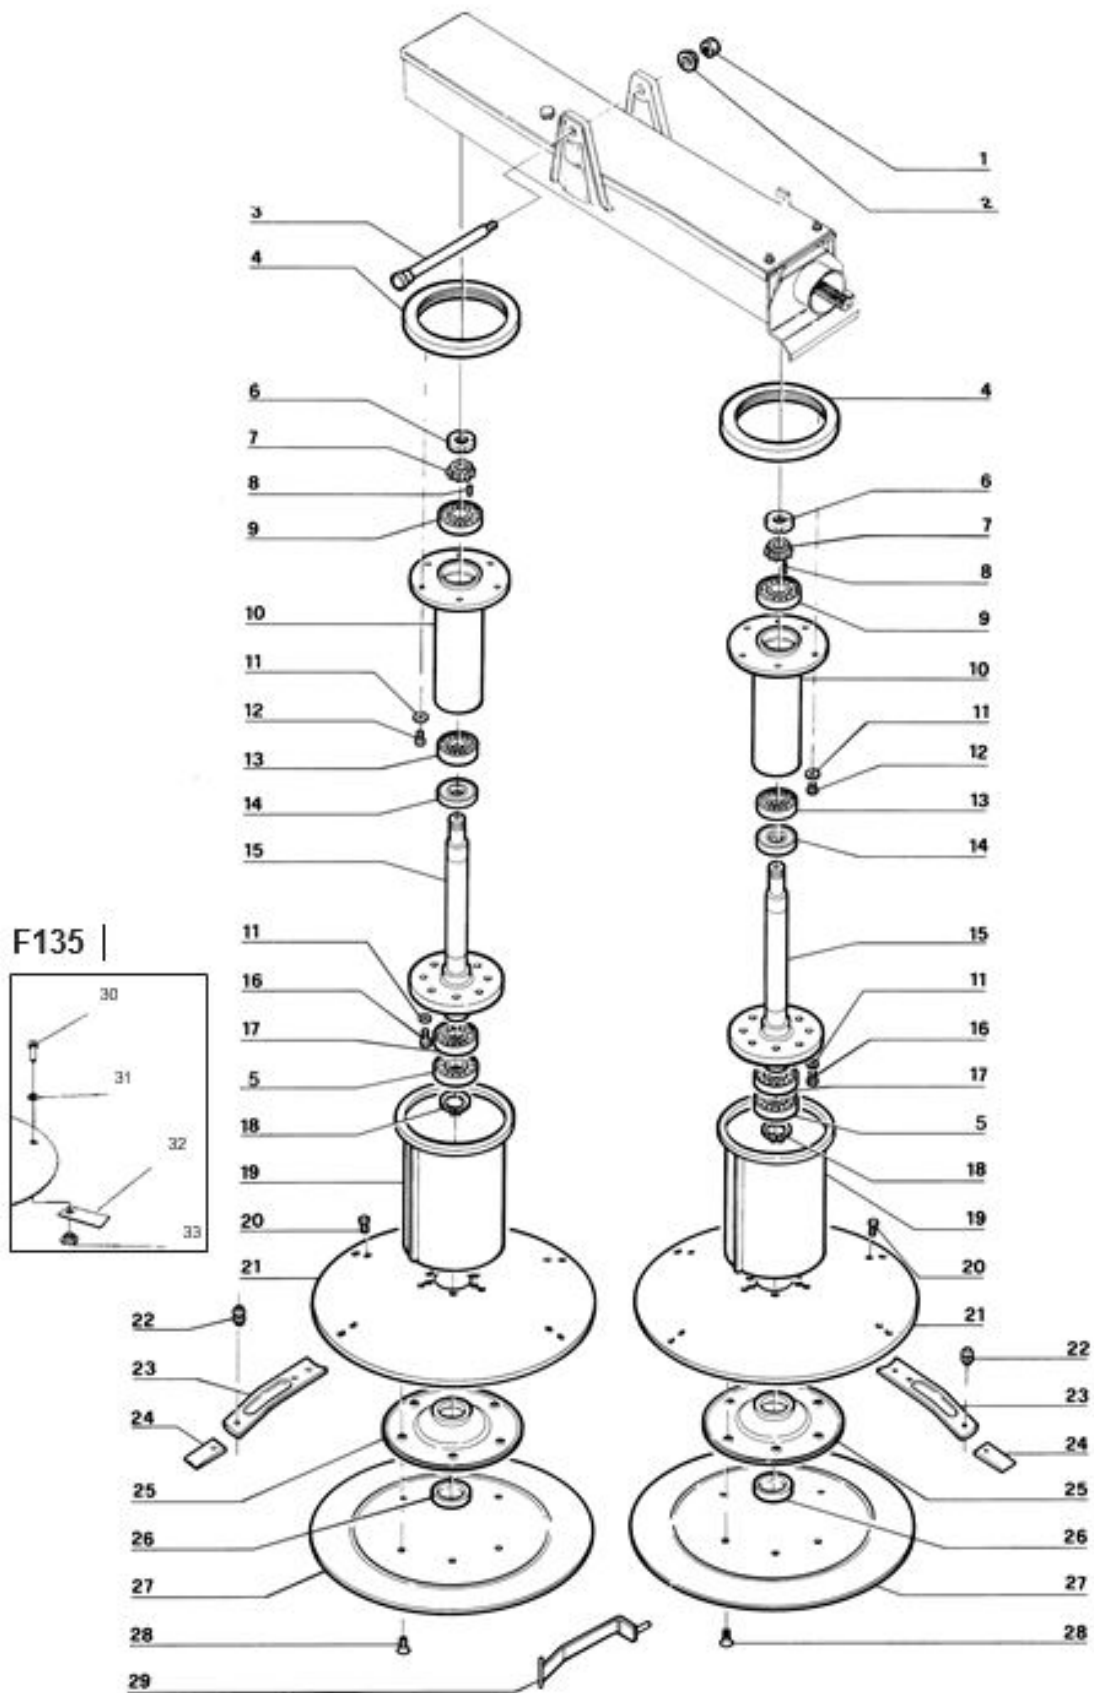

2. Drums

2. Drums (cont.)

Ref. No.	Model	Part No.	Description
1		2824731	nut M 20
2		5803393	Conical washer
3		4803344	Pin 30
4		2003305	Protection cover
5		2732527	Bearing 3208 2rs
6	TS53	3703317	Castle nut 25
6	TM67	3703317	Castle nut 25
6	TL75	3703117	Castle nut 30
7	TS53	5032025	sprocket z 17
7	TM67	5003319	sprocket z 16
7	TL75	5003119	sprocket z 18
8	TS53	4303323	Key 8x7x30
8	TM67	4303323	Key 8x7x30
8	TL75	4303123	Key 10x8x30
9		2703320	Bearing 6208
10		7132360	tube
11		5802307	tab washer 10
12		7403306	screw 10x20
13		2732009	Bearing 32009
14		4732528	oil seal 50x80x10
15	TS53	132368	Cutter arbor
15	TM67	132368	Cutter arbor
15	TL75	103180	Cutter arbor
16		7402310	screw 10x25
17		2703325	Bearing 6208
18		303343	Circlip 40 e
19		1632522	Cylinder
20		7402388	screw 12x25
21	TS53	3132262	Upper disc
21	TM67	3103362	Upper disc
21	TL75	3103162	Upper disc
22	TM67-TL75	4803342	Pin knife support
23	TM67	5203363	Knife support
23	TL75	5203163	Knife support
24	TM67-TL75	1803364	straight blade
24	TM67-TL75	1803365	Bent knife
25		6508369	disc support
26		6703371	Plug 80x10
27	TS53	3103270	Lower disc
27	TM67	3103370	Lower disc