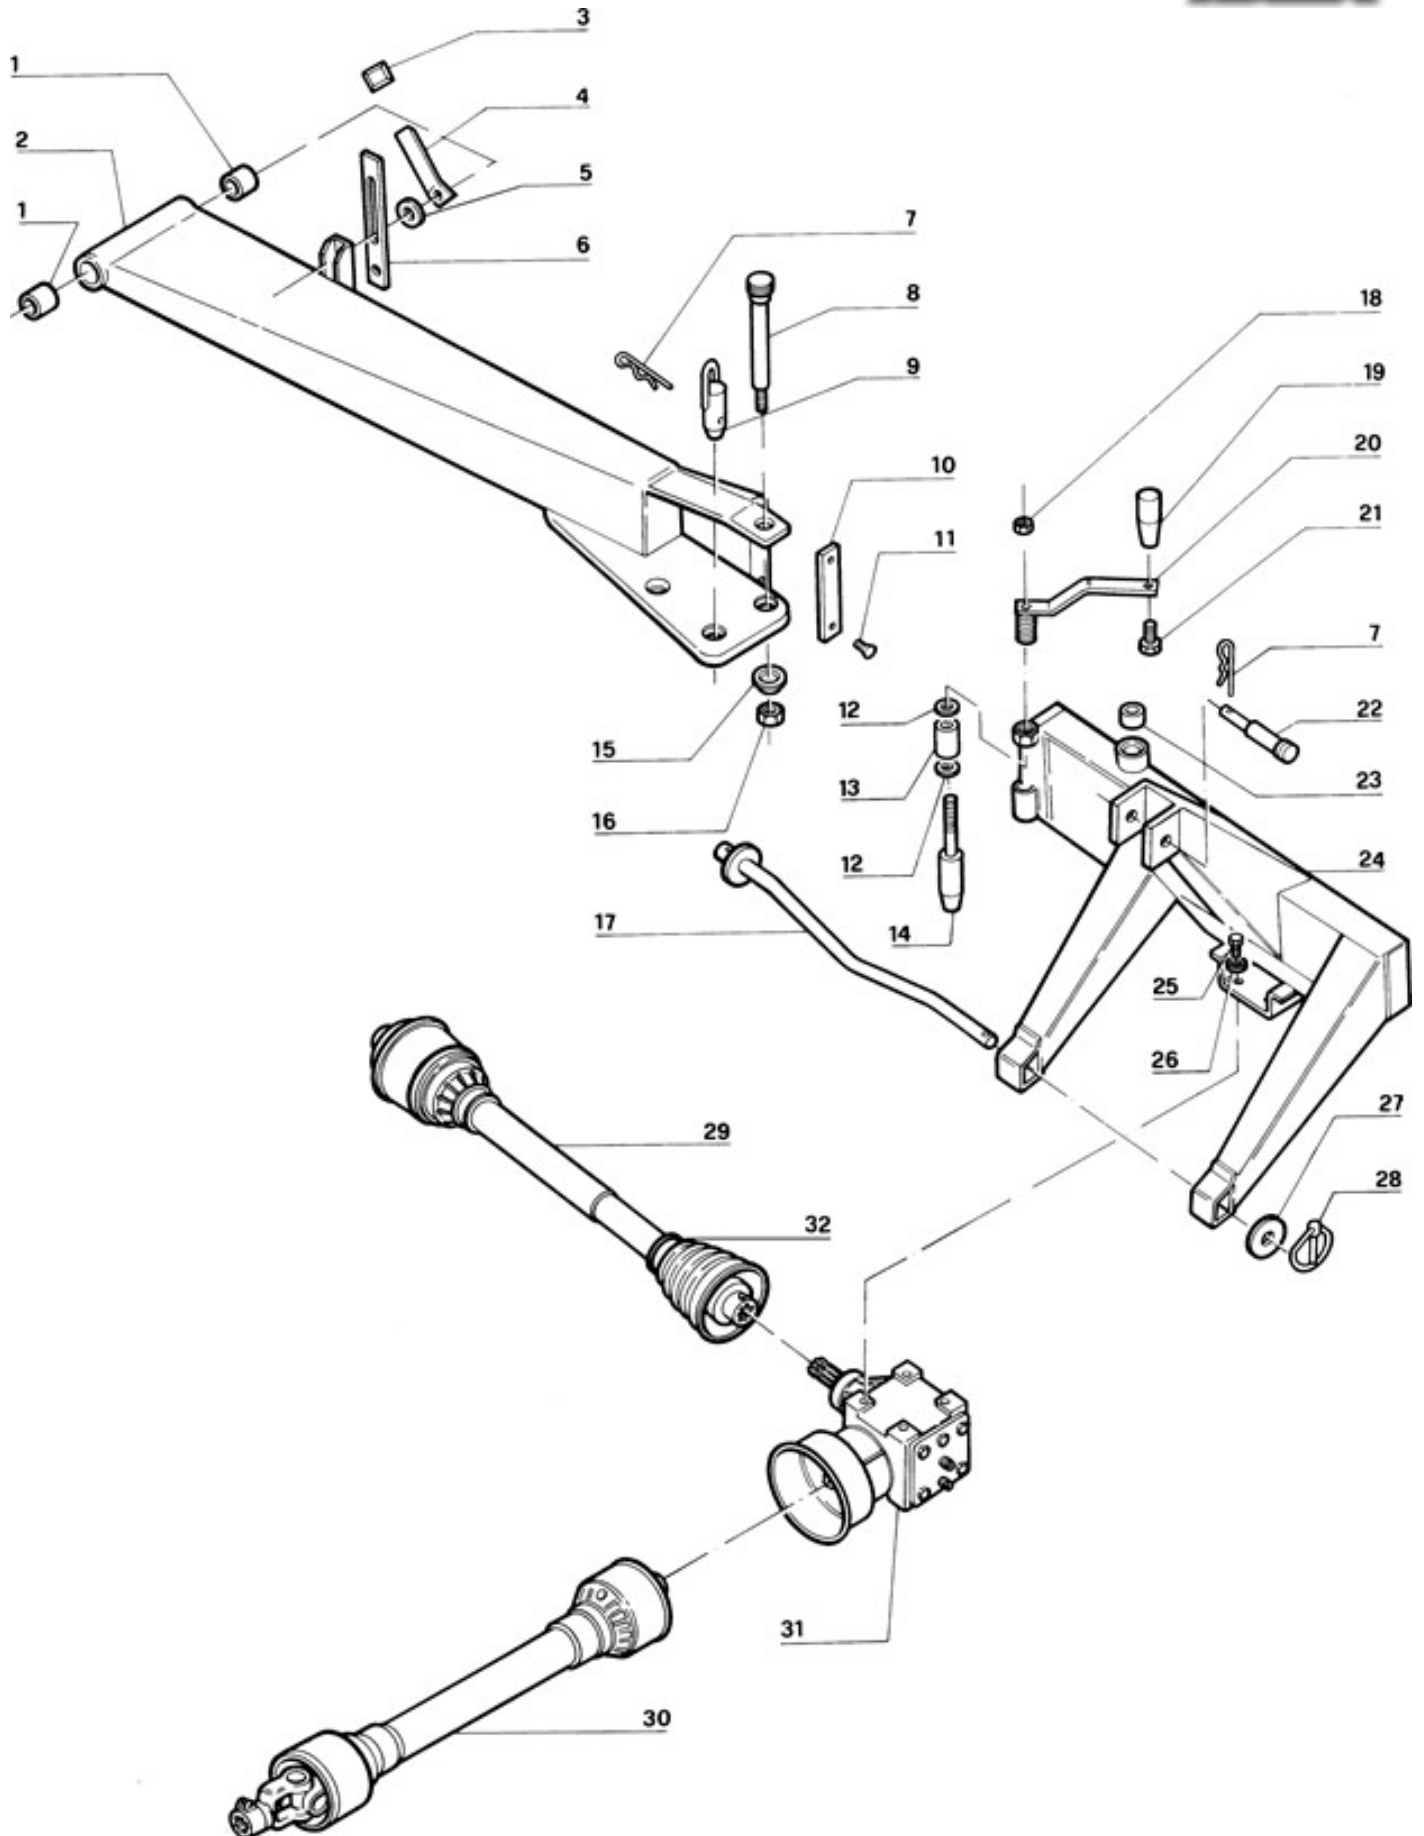

3. Frame

3. Frame (cont.)

Ref. No.	Model	Part No.	Description
1		1104377	Bush 60
2	TS53	1004274	Boom
2	TM67	1004374	Boom
2	TL75	1004174	Boom
3		6704395	Plug
4		7504375	Handlever
5		5804396	Washer 40
6		504376	Locking slide
7		6404326	spring 5
8		4804350	Pin 30
9		4804373	Check pin
10		6604391	Pad
11		7404389	screw tsPei M 12x25
12		5804340	Washer 50
13		4504329	rubber bush
14		4804341	Pin
15		5803393	Conical washer
16		2803328	nut M 24
17	TS53	704383	oscillating bar 22
17	TM67	704383	oscillating bar 22
17	TM67	704183	oscillating bar 28
18		2804338	nut M 16
19		4404392	Crank
20		4404330	Crank
21		7404030	screw M 10x35
22		6404384	Pin 19
23		1104337	Bush 50
24	TS53	604339	3-point hitch
24	TM67	604339	3-point hitch
24	TL75	604139	3-point hitch
25		7402388	screw M 12x25
26		5804397	elastic washer 12
27		5804398	Washer 100
28		6404387	Lynch pin
29		1204316	Cardan shaft 4 serie
30	TS53	1204335	Cardan shaft 4 serie
30		1204135	Cardan shaft 5 serie
31		6004028	Gear box
32		2604001	Primary shaft cover