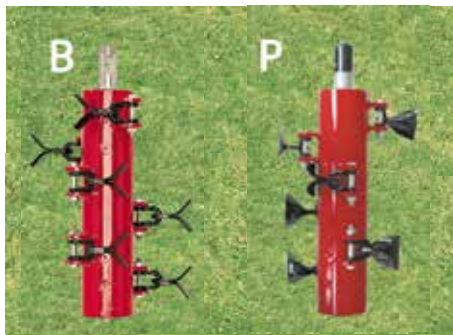

Caroni Flail Mower

The Caroni TM series of flail mowers, suitable for tractors ranging from 20 to 60 HP, are ideal machines for maintaining field edges, trails, pastures, and clearing overgrown areas and brush.

Visit our website for more information, videos, and pricing at www.tractortoolsdirect.com.

Caroni flail mower features:

- Adjustable anti-scalp shoes protect blades and turf.
- Rear roller sets cutting height and leaves behind an attractive stripe pattern on lawns.
- Adjustable 3 point hitch fits multiple sizes of Category 1 tractors and also allows offsetting the flail mower an additional 7 inches to the right.
- Model 1900 can be used in either front or rear-mount positions. It is the perfect match for reversible tractors.
- Two blade types allow for tough brush cutting or finish mowing.

SPECIFICATIONS:

Model	1300	1600	1900
Tractor Mount	Rear	Rear	Front or Rear
Cutting Width	52"	63"	75"
No. of Blades	40	48	56
PTO Speed	540	540	540
Weight	516 lbs	586 lbs	668 lbs
Tractor Power (HP)	20 - 40	25 - 50	30 - 60
Hitch	2 Position Category 1	2 Position Category 1	4 Position Category 1

"B" type blades are made for handling heavy brush and weeds. "P" type blades give a manicured look to lawns and grassy areas.

Swing-away blades on shackles are durable for the toughest brush jobs.

Multiple mounting options allow for varied offset and better fit on different sized tractors.